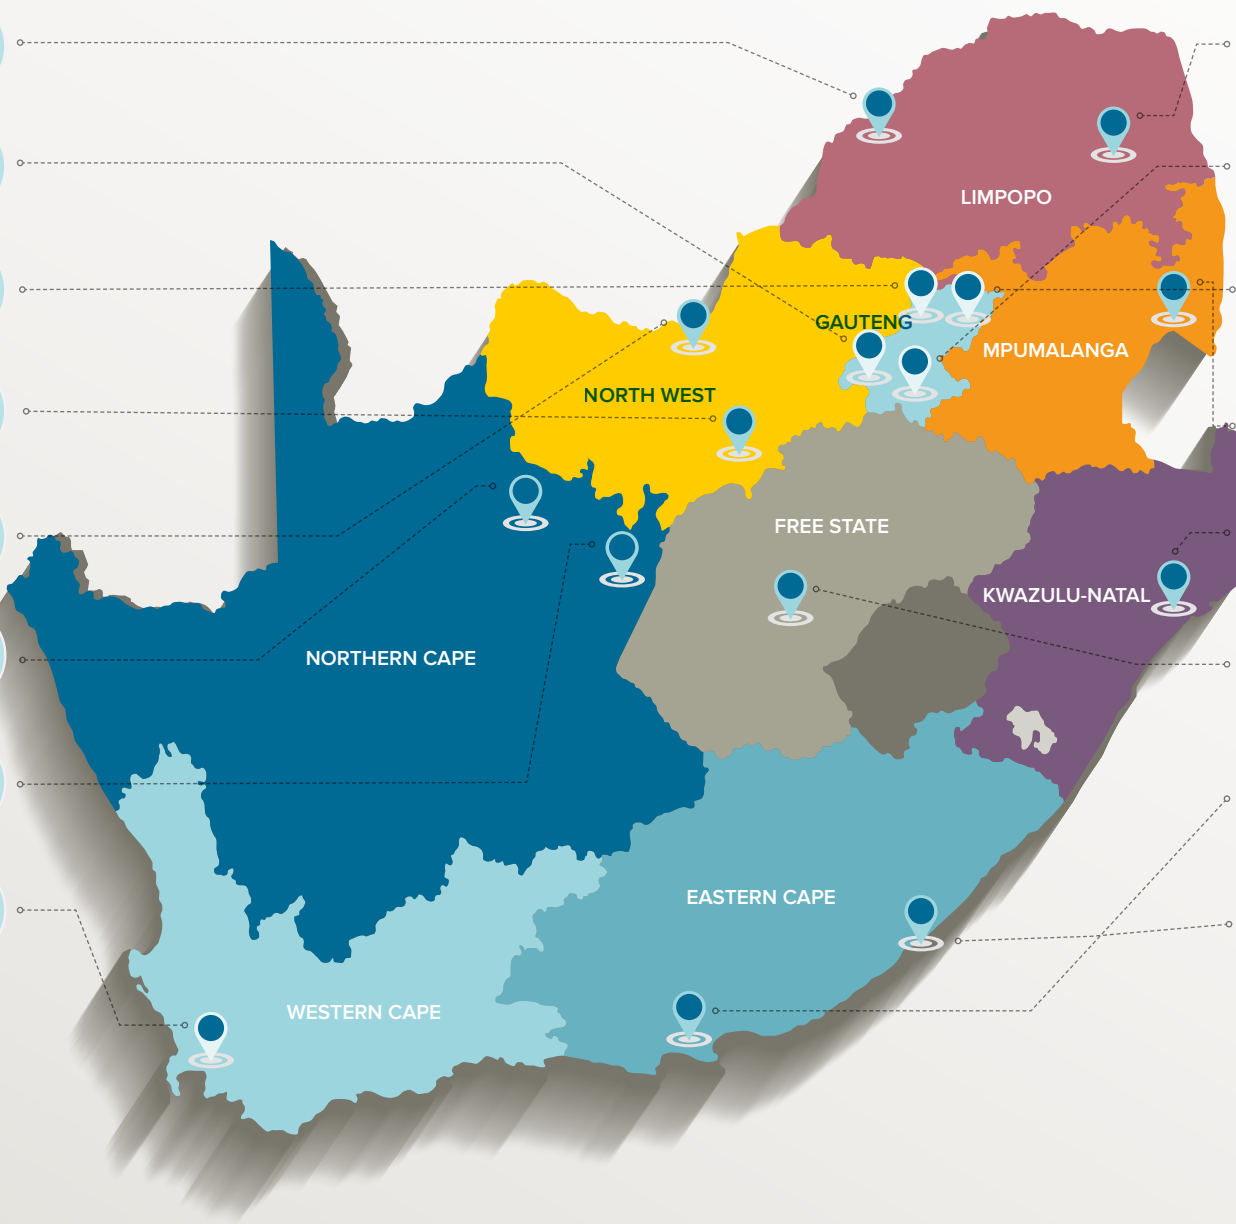

LEPHALALE
Shop 6, Bosveld Boulevard Park,
Cnr Joe Slovo and Chris Hani Streets,
Onverwacht, Lephalale

ROODEPOORT
Shop 21 and 22, Flora Centre (Entrance 2),
Cnr Ontdekkers and Conrad Road,
Florida North, Roodepoort

RUSTENBURG
Shop 23, Lifestyle Square, Beyers Naude
Drive, Rustenburg

KLERKSDORP
Medicover Building, Shop 11, 22 Knowles
Street, Witkoppies, Klerksdorp

MAHIKENG
Mega City, Shop 118, Ground Floor,
East Gallery, Mahikeng

KATHU
Shop 18D Kameeldoring Plein Building,
Cnr Frikkie Meyer and Rooisand Road

KIMBERLEY
Shop 76, North Cape Mall, Roysdene,
Kimberley

CAPE TOWN
Shop 6, 9 Longstreet, Cnr Long and
Waterkant Street, Cape Town

POLOKWANE
Checkers Centre, Shop 2, Ground Floor, Cnr
Hans van Rensburg and Grobler Streets,
Polokwane

VEREENIGING
27 Grey Avenue,
Vereeniging

PRETORIA
Nedbank Plaza, Shop 17, Ground Floor, 361
Steve Biko Street, Arcadia, Pretoria

NELSPRUIT
Shop 11, City Centre Mall, Cnr Andrews Street
and Madiba Drive, Nelspruit

DURBAN
Ground Floor, 102 Stephen Dlamini Road,
Musgrave, Durban

BLOEMFONTEIN
Medical Suites 4 and 5, Middestad Medical
Suites, First Floor, Middestad Centre, Cnr Charles
and West Burger Streets, Bloemfontein

PORT ELIZABETH
Block 6, Greenacres Office Park, 2nd Avenue,
Newton Park, Port Elizabeth

EAST LONDON
Unit 5, 8 Balfour Rd,
Vincent East London